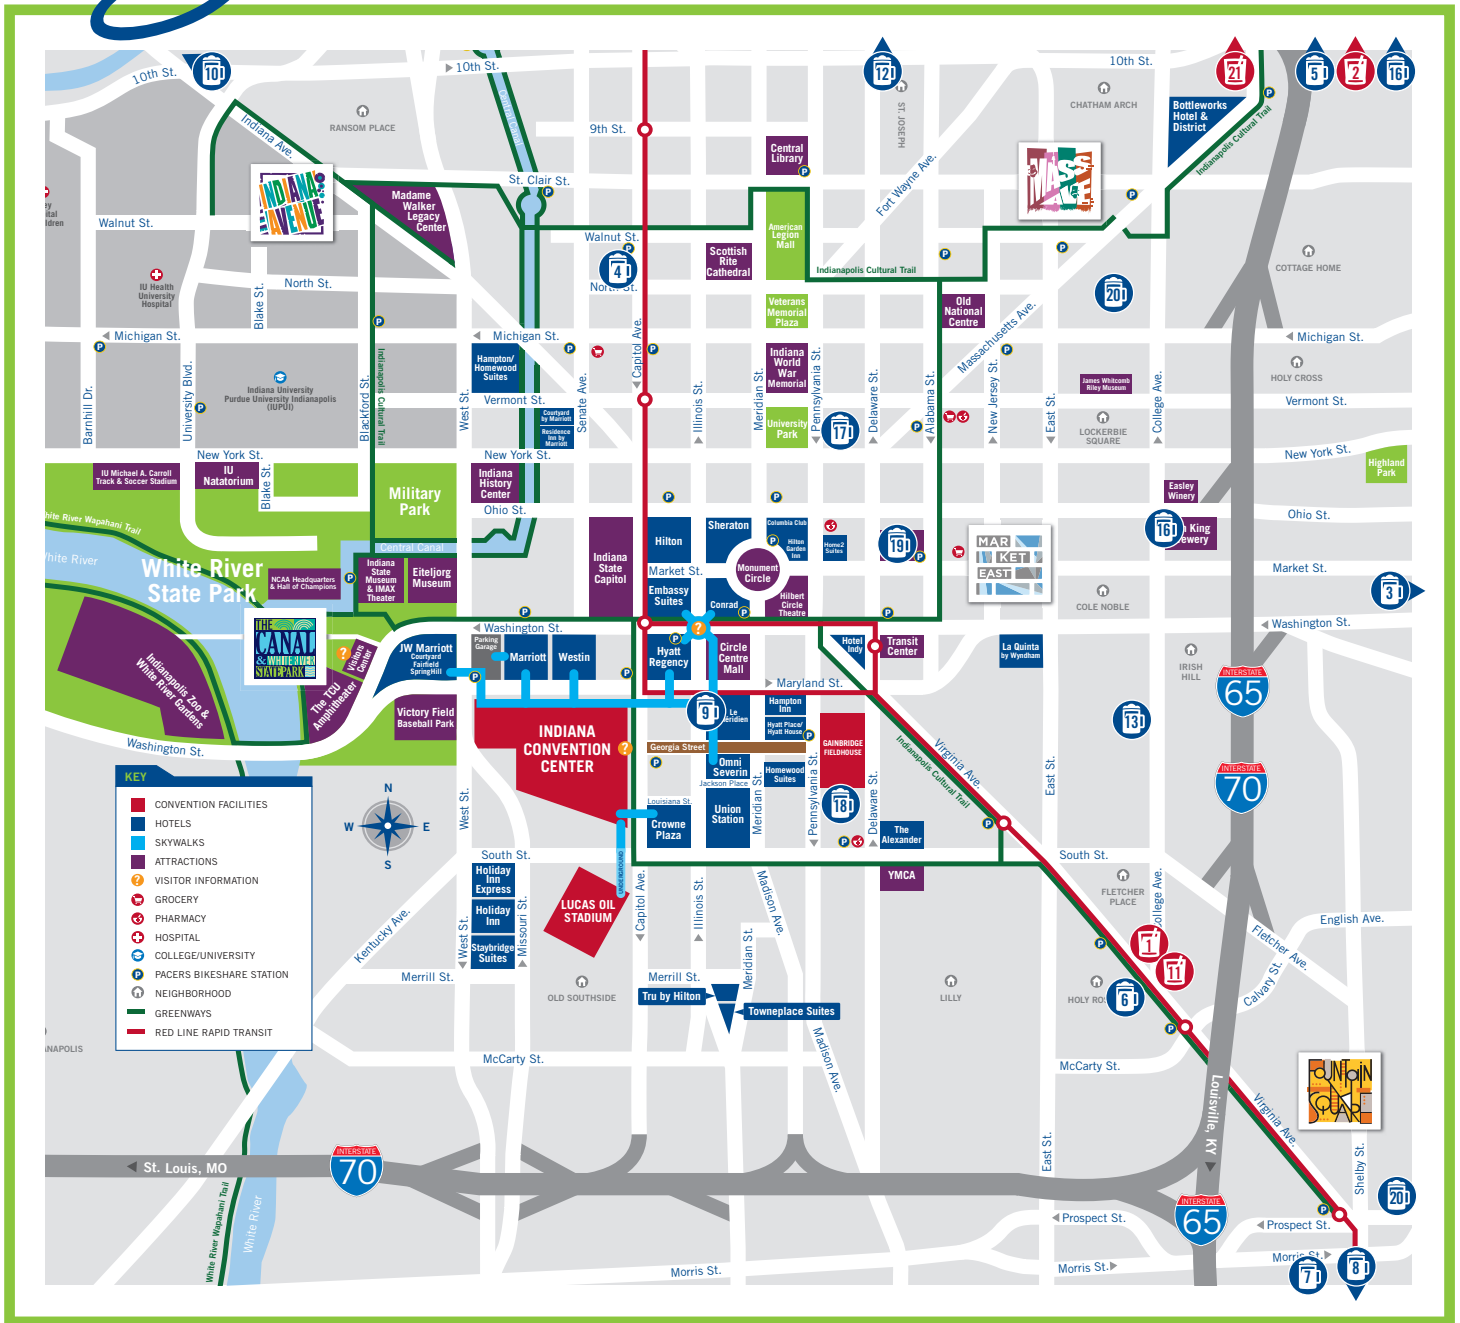

# DOWNTOWN INDIANAPOLIS CRAFT BREWERIES & DISTILLERIES

- |                         |                         |                     |
|-------------------------|-------------------------|---------------------|
| 12.05 Distillery        | Garfield Park Brewing   | St. Joseph Brewery* |
| 8th Day Distillery      | Goodwood Indy*          | Sun King Brewing*   |
| Ash & Elm Cider*        | Guggman Haus Brewing*   | The Tap*            |
| Brewlink Brewpub        | Hotel Tango Distillery* | Taxman Brewing*     |
| Centerpoint Brewing*    | Mashcraft on Delaware*  | Tomlinson Taproom*  |
| Chilly Water Brewing*   | Metazoa Brewing*        | Upland FSQ*         |
| Fountain Square Brewing | Scarlet Lane Brewing    | West Fork Whiskey*  |

**EXPLORE.VISITINDY.COM**

**DRINK UP. CHECK IN. GET REWARDS.**

\* participating partners